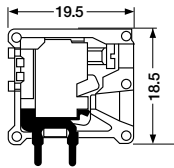

5.08 mm Terminal Blocks

TOP 1.5GS/5.08/90
Single-Level
90° Orientation
Without Test Points