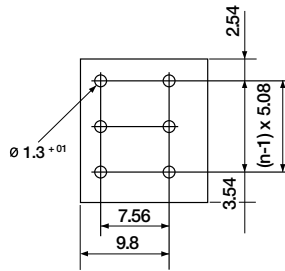

LMZF 5.08/90
Single-Level
90° Orientation
Tension Clamp
Without Test Points

LM 5.08/135
Single-Level
135° Orientation
Without Test Points