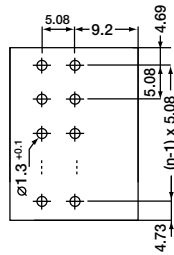

5.08 mm Terminal Blocks

TOP 1.5GS/5.08/90
Single-Level
90° Orientation
Without Test Points